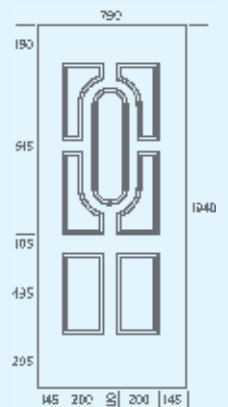

dimensions