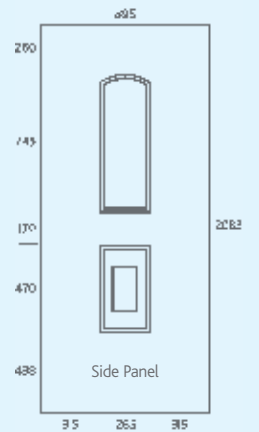

options

Quant
Solid Panel

Quant 1
Obscure

Quant 1
Georgian Bar

Quant 1
Diamond Lead

dimensions

Rhodes 2 PLA 136

Rhodes 2 PLA 5

Plain Fleur Conservatory Panel

T&G Conservatory Panel

dimensions

panel colours

hardware

Lion's Head & Urn Knockers

Letterplates

*All door panel sizes are approximately 1940 x 790mm and the dimensions specified should only be used as a guide.
The glass illustrated in this brochure is clear glass, however for photographic reproduction purposes, an obscure backing glass has been used behind the clear glass.
Due to the limitations of the printing process, photographs and colours are representative only and colours may vary from those illustrated.*