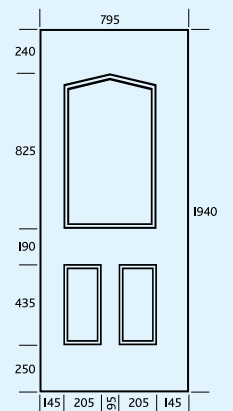

Klein Solid Panel

Klein 1 Obscure

Klein 1 Georgian Bar

Klein 1 Diamond Lead

dimensions

lauren

Lauren 1 PLA 69

Lauren Gold

Lauren 1 Diamond Lead

dimensions

Lloyd 1 PLA 119

Lloyd 1 PLA 117

Lloyd 1 PLA 118

Lloyd 1 PLA 145

Lloyd 1 PLA 146

options

Plain Fleur Conservatory Panel

T&G Conservatory Panel

dimensions

panel colours

hardware

Lion's Head & Urn Knockers

Letterplates

*All door panel sizes are approximately 1940 x 790mm and the dimensions specified should only be used as a guide.
The glass illustrated in this brochure is clear glass, however for photographic reproduction purposes, an obscure backing glass has been used behind the clear glass.
Due to the limitations of the printing process, photographs and colours are representative only and colours may vary from those illustrated.*