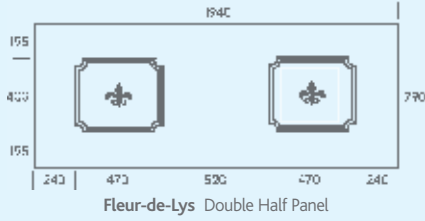

Westwood 1
Obscure

Westwood 1
Diamond Lead

dimensions

conservatory panels

Quant Half Panel

Rhodes Half Panel

Fleur-de-Lys Half Panel

Plain Fleur Half Panel

Quant Quarter Panel

Rhodes Quarter Panel

Quant Double Half Panel

Rhodes Double Half Panel

Fleur-de-Lys Double Half Panel

Plain Fleur Double Half Panel

Quant Conservatory Panel

Rhodes Conservatory Panel

Plain Fleur Conservatory Panel

T&G Conservatory Panel

dimensions

panel colours

hardware

Lion's Head & Urn Knockers

Letterplates

*All door panel sizes are approximately 1940 x 790mm and the dimensions specified should only be used as a guide.
The glass illustrated in this brochure is clear glass, however for photographic reproduction purposes, an obscure backing glass has been used behind the clear glass.
Due to the limitations of the printing process, photographs and colours are representative only and colours may vary from those illustrated.*