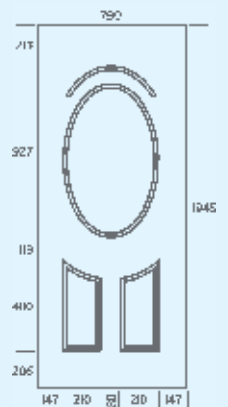

Lauren 1 Diamond Lead

dimensions

Lloyd 1 PLA 119

Lloyd 1 PLA 117

Lloyd 1 PLA 118

Lloyd 1 PLA 145

Lloyd 1 PLA 146

options

Lloyd
Solid Panel

Lloyd 1
Obscure

Lloyd 1
Georgian Bar

Lloyd 1
Diamond Lead

dimensions

Morgan 1 Side PLA 75

Morgan 2 PLA 75

Morgan 2 PLA 5

Plain Fleur Conservatory Panel

T&G Conservatory Panel

dimensions

panel colours

hardware

Lion's Head & Urn Knockers

Letterplates

*All door panel sizes are approximately 1940 x 790mm and the dimensions specified should only be used as a guide.
The glass illustrated in this brochure is clear glass, however for photographic reproduction purposes, an obscure backing glass has been used behind the clear glass.
Due to the limitations of the printing process, photographs and colours are representative only and colours may vary from those illustrated.*