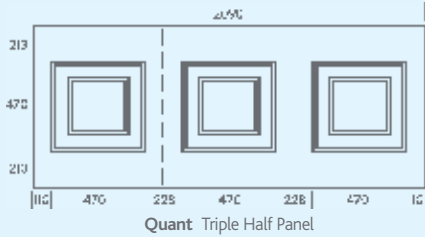

Quant Quarter Panel

Rhodes Quarter Panel

Quant Double Half Panel

Rhodes Double Half Panel

Fleur-de-Lys Double Half Panel

Plain Fleur Double Half Panel

Quant Conservatory Panel

Rhodes Conservatory Panel

Plain Fleur Conservatory Panel

T&G Conservatory Panel

dimensions

panel colours

hardware

Lion's Head & Urn Knockers

Letterplates

*All door panel sizes are approximately 1940 x 790mm and the dimensions specified should only be used as a guide.
The glass illustrated in this brochure is clear glass, however for photographic reproduction purposes, an obscure backing glass has been used behind the clear glass.
Due to the limitations of the printing process, photographs and colours are representative only and colours may vary from those illustrated.*