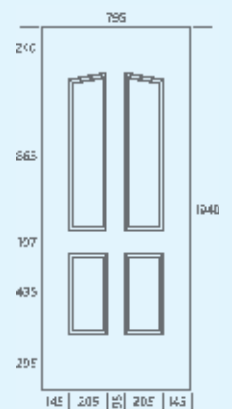

Rhodes 2 PLA 41

Rhodes 2 PLA 43

Rhodes 4 PLA 124

options

Rhodes
Solid Panel

Rhodes2
Obscure

Rhodes2
Diamond Lead

dimensions

Plain Fleur Conservatory Panel

T&G Conservatory Panel

dimensions

panel colours

hardware

Lion's Head & Urn Knockers

Letterplates

*All door panel sizes are approximately 1940 x 790mm and the dimensions specified should only be used as a guide.
The glass illustrated in this brochure is clear glass, however for photographic reproduction purposes, an obscure backing glass has been used behind the clear glass.
Due to the limitations of the printing process, photographs and colours are representative only and colours may vary from those illustrated.*