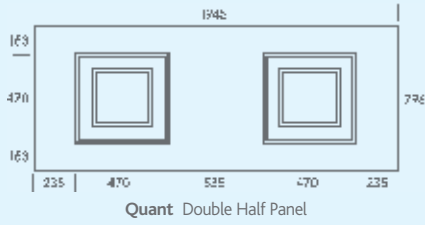

Quant Quarter Panel

Rhodes Quarter Panel

Quant Double Half Panel

Rhodes Double Half Panel

Fleur-de-Lys Double Half Panel

Plain Fleur Double Half Panel

Quant Conservatory Panel

Rhodes Conservatory Panel

Plain Fleur Conservatory Panel

T&G Conservatory Panel

dimensions

panel colours

hardware

Lion's Head & Urn Knockers

Letterplates

*All door panel sizes are approximately 1940 x 790mm and the dimensions specified should only be used as a guide.
The glass illustrated in this brochure is clear glass, however for photographic reproduction purposes, an obscure backing glass has been used behind the clear glass.
Due to the limitations of the printing process, photographs and colours are representative only and colours may vary from those illustrated.*