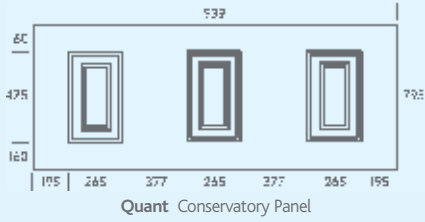

Quant Quarter Panel

Rhodes Quarter Panel

Quant Double Half Panel

Rhodes Double Half Panel

Fleur-de-Lys Double Half Panel

Plain Fleur Double Half Panel

Quant Conservatory Panel

Rhodes Conservatory Panel

Plain Fleur Conservatory Panel

T&G Conservatory Panel

dimensions

panel colours

hardware

Lion's Head & Urn Knockers

Letterplates

*All door panel sizes are approximately 1940 x 790mm and the dimensions specified should only be used as a guide.
The glass illustrated in this brochure is clear glass, however for photographic reproduction purposes, an obscure backing glass has been used behind the clear glass.
Due to the limitations of the printing process, photographs and colours are representative only and colours may vary from those illustrated.*