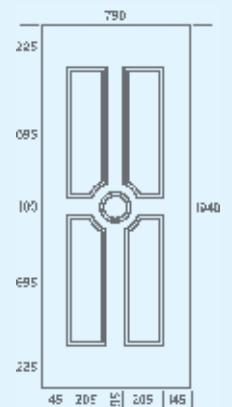

dimensions