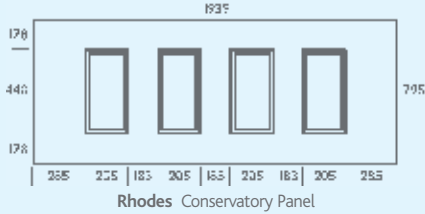

Quant Quarter Panel

Rhodes Quarter Panel

Quant Double Half Panel

Rhodes Double Half Panel

Fleur-de-Lys Double Half Panel

Plain Fleur Double Half Panel

Quant Conservatory Panel

Rhodes Conservatory Panel

Plain Fleur Conservatory Panel

T&G Conservatory Panel

dimensions

panel colours

hardware

Lion's Head & Urn Knockers

Letterplates

*All door panel sizes are approximately 1940 x 790mm and the dimensions specified should only be used as a guide.
The glass illustrated in this brochure is clear glass, however for photographic reproduction purposes, an obscure backing glass has been used behind the clear glass.
Due to the limitations of the printing process, photographs and colours are representative only and colours may vary from those illustrated.*