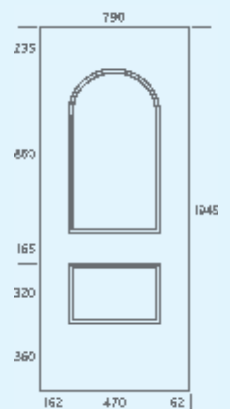

Costello 1
Obscure

Costello 1
Georgian Bar

Costello 2
Diamond Lead

dimensions

Karan 1 Bullion

Karan 1 PLA 115

Karan 1 PLA 130

Karan 1 PLA 131

Karan 1 PLA 132

Karan 1 PLA 146

options

Karan Solid Panel

Karan 1 Obscure

Karan 1 Bullion

dimensions

Klein 1 PLA 68

Plain Fleur Conservatory Panel

T&G Conservatory Panel

dimensions

panel colours

hardware

Lion's Head & Urn Knockers

Letterplates

*All door panel sizes are approximately 1940 x 790mm and the dimensions specified should only be used as a guide.
The glass illustrated in this brochure is clear glass, however for photographic reproduction purposes, an obscure backing glass has been used behind the clear glass.
Due to the limitations of the printing process, photographs and colours are representative only and colours may vary from those illustrated.*