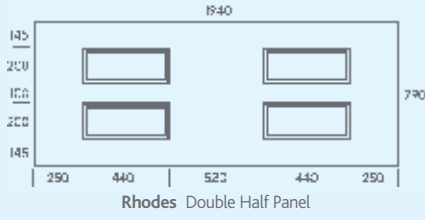

Quant Quarter Panel

Rhodes Quarter Panel

Quant Double Half Panel

Rhodes Double Half Panel

Fleur-de-Lys Double Half Panel

Plain Fleur Double Half Panel

Quant Conservatory Panel

Rhodes Conservatory Panel

Plain Fleur Conservatory Panel

T&G Conservatory Panel

dimensions

panel colours

hardware

Lion's Head & Urn Knockers

Letterplates

*All door panel sizes are approximately 1940 x 790mm and the dimensions specified should only be used as a guide.
The glass illustrated in this brochure is clear glass, however for photographic reproduction purposes, an obscure backing glass has been used behind the clear glass.
Due to the limitations of the printing process, photographs and colours are representative only and colours may vary from those illustrated.*