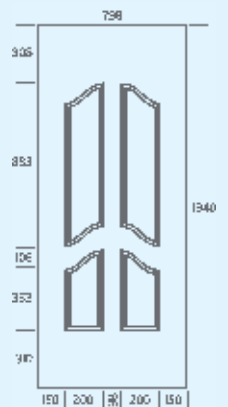

Stella
Solid Panel

Stella2
Obscure

Stella2
Diamond Lead

dimensions

								
Cream 9010	Black 8022	Red 3011	Blue 5011	Green 6009	Beige 9001	Light Grey Silver 7001	Anthracite 7016	Chartwell Green

Westwood 1 PLA 91

Westwood 1 PLA 28

Westwood 1 PLA 31

Westwood 1 PLA 77

Westwood 1 PLA 99

Westwood 1 PLA 106

Westwood 1 PLA 148

options

Westwood
Solid Panel

Plain Fleur Conservatory Panel

T&G Conservatory Panel

dimensions

panel colours

hardware

Lion's Head & Urn Knockers

Letterplates

*All door panel sizes are approximately 1940 x 790mm and the dimensions specified should only be used as a guide.
The glass illustrated in this brochure is clear glass, however for photographic reproduction purposes, an obscure backing glass has been used behind the clear glass.
Due to the limitations of the printing process, photographs and colours are representative only and colours may vary from those illustrated.*