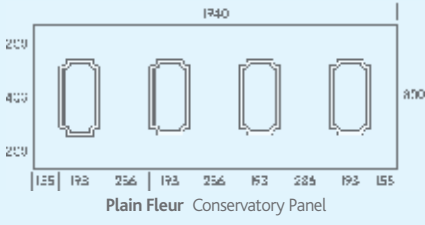

Quant Quarter Panel

Rhodes Quarter Panel

Quant Double Half Panel

Rhodes Double Half Panel

Fleur-de-Lys Double Half Panel

Plain Fleur Double Half Panel

Quant Conservatory Panel

Rhodes Conservatory Panel

Plain Fleur Conservatory Panel

T&G Conservatory Panel

dimensions

panel colours

hardware

Lion's Head & Urn Knockers

Letterplates

*All door panel sizes are approximately 1940 x 790mm and the dimensions specified should only be used as a guide.
The glass illustrated in this brochure is clear glass, however for photographic reproduction purposes, an obscure backing glass has been used behind the clear glass.
Due to the limitations of the printing process, photographs and colours are representative only and colours may vary from those illustrated.*