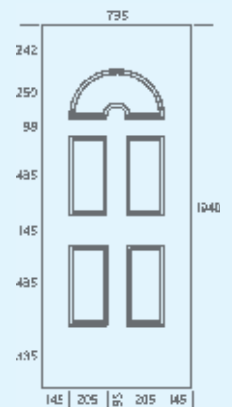

dimensions