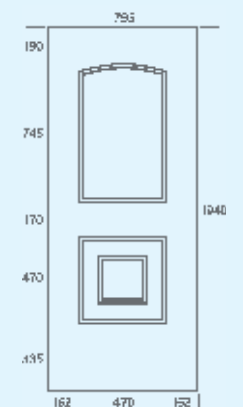

dimensions

								
Cream 9010	Black 8022	Red 3011	Blue 5011	Green 6009	Beige 9001	Light Grey Silver 7001	Anthracite 7016	Chartwell Green

Quant Amethyst

Quant 1 PLA 51

Quant 1 PLA 63

Quant 1 PLA 64

Quant 1 with Quant 1 Side Panel PLA 30

options

Quant
Solid Panel

Quant 1
Obscure

Quant 1
Georgian Bar

Quant 1
Diamond Lead

dimensions

Rhodes 2 PLA 136

Rhodes 2 PLA 5

Rhodes 2 PLA 41

Rhodes 2 PLA 43

Rhodes 4 PLA 124

options

Rhodes
Solid Panel

Rhodes2
Obscure

Rhodes2
Diamond Lead

dimensions

Plain Fleur Conservatory Panel

T&G Conservatory Panel

dimensions

panel colours

hardware

Lion's Head & Urn Knockers

Letterplates

*All door panel sizes are approximately 1940 x 790mm and the dimensions specified should only be used as a guide.
The glass illustrated in this brochure is clear glass, however for photographic reproduction purposes, an obscure backing glass has been used behind the clear glass.
Due to the limitations of the printing process, photographs and colours are representative only and colours may vary from those illustrated.*